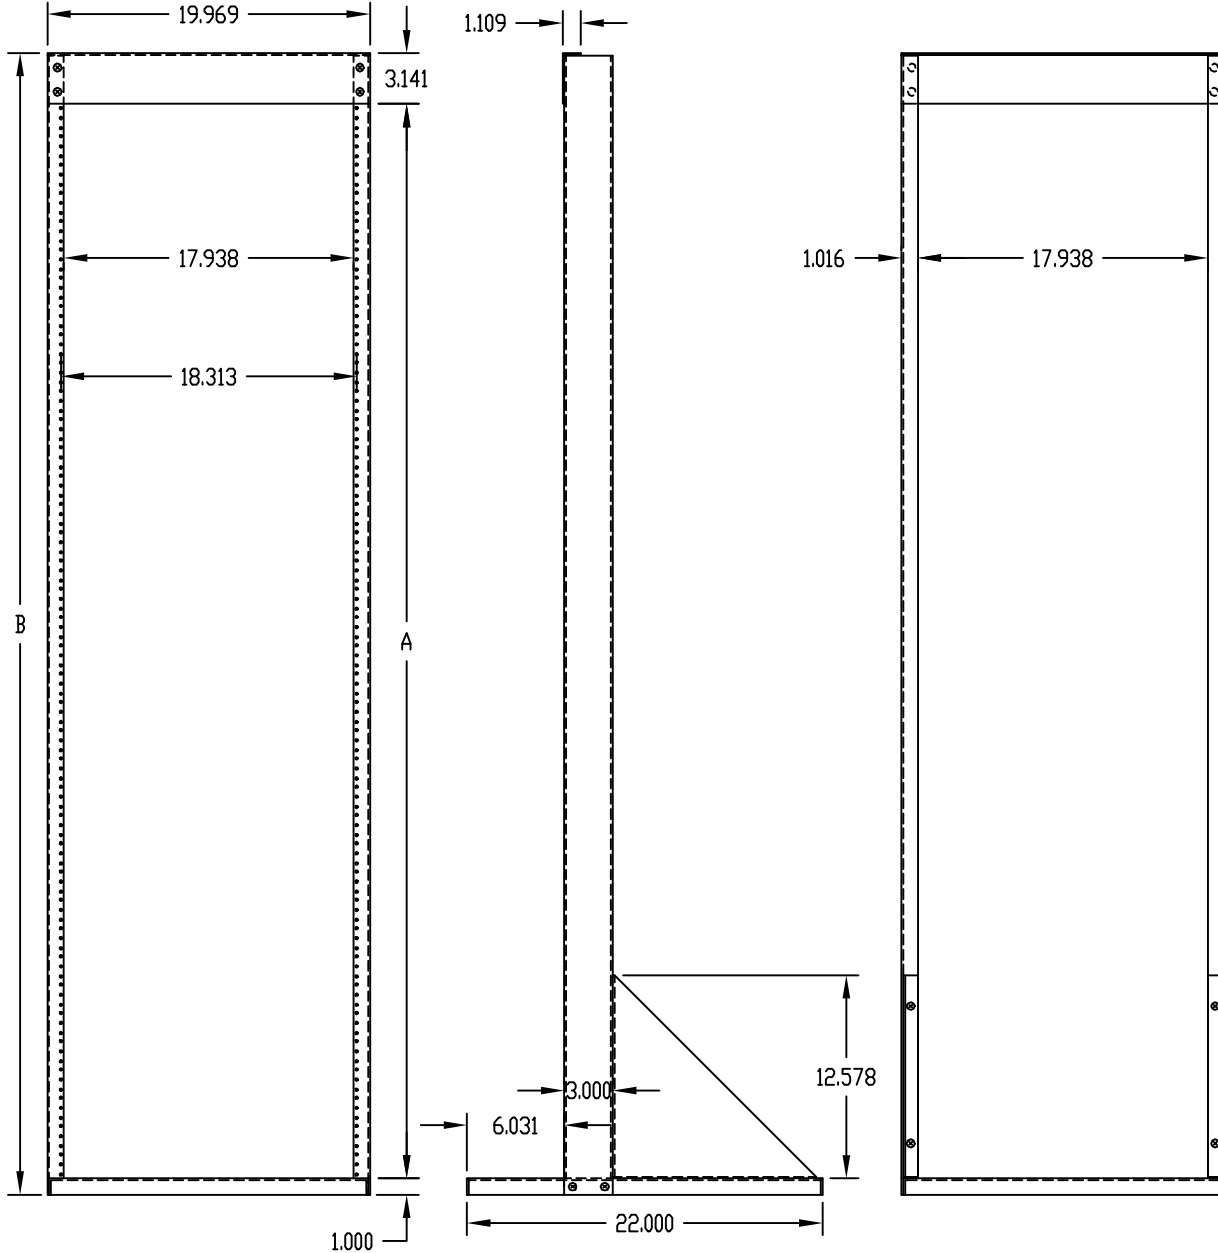

PART NAME

OPEN RELAY RACK

PART No.

RR-1263 TO RR-1366

MATERIAL: 12 GA. STEEL

FINISH: METALLIC GRAY OR BLACK TEXTURE

VERTICAL RAILS ARE TAPPED #10-32 ON E.I.A. UNIVERSAL SPACING, FRONT LEG ONLY.

BASE PIERCED FOR RC-7758 CASTERS.

UNIT SHIPPED UNASSEMBLED.

LOAD RATING: 650 LBS. MAX.

PART No.	A	B
RR-1263	31.500	35.625
RR-1264	66.500	70.625
RR-1363	36.750	40.875
RR-1364	71.750	75.875
RR-1366	77.000	81.125