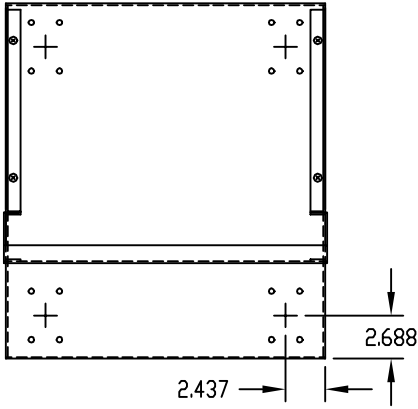

PART NAME

OPEN RELAY RACK

PART No.

RR-1263 TO RR-1366

MATERIAL: 12 GA. STEEL

FINISH: METALLIC GRAY OR BLACK TEXTURE

VERTICAL RAILS ARE TAPPED #10-32 ON E.I.A. UNIVERSAL SPACING, FRONT LEG ONLY.

BASE PIERCED FOR RC-7758 CASTERS.

UNIT SHIPPED UNASSEMBLED.

LOAD RATING: 650 LBS. MAX.

PART No.	A	B
RR-1263	31.500	35.625
RR-1264	66.500	70.625
RR-1363	36.750	40.875
RR-1364	71.750	75.875
RR-1366	77.000	81.125